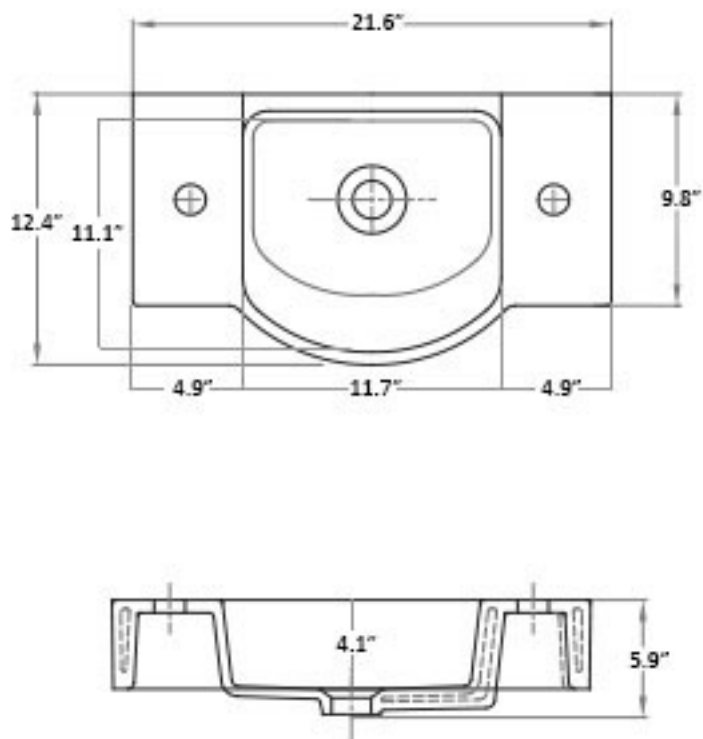

<p>Collection Minimal</p>	<p>Model Minimal 4077</p>	<p>Dimensions Metric <i>1 inch = 2.54 cm</i> <i>1 inch = 25.4 mm</i></p>	 <p>1051 Lea Drive - Collegeville, PA 19426 Tel. 215 513 9400 - Fax 610 831 0215 www.ws bathcollections.com - info@ws bathcollectins.com</p>
--------------------------------------	--	--	---

Features

- 21.6" (549 mm) x 12.4" (315 mm) x 5.9" (150 mm)
- Ceramic
- Wall Mount or Countertop (Vessel) Installation
- With Overflow
- Includes Mounting Hardware

Collection
Minimal

Model |
Minimal 4077

Dimensions Metric

1 inch = 2.54 cm
1 inch = 25.4 mm

WS[®]
BATH
COLLECTIONS

1051 Lea Drive - Collegeville, PA 19426
Tel. 215 513 9400 - Fax 610 831 0215
www.ws bathcollections.com - info@ws bathcollections.com

Recommended for this washbasin.

Wall-mount installation

Bolts

Vessel/ countertop installation

Silicone (*optional*)

Collection
Minimal

Model |
Minimal 4077

Dimensions Metric
1 inch = 2.54 cm
1 inch = 25.4 mm

WS[®]